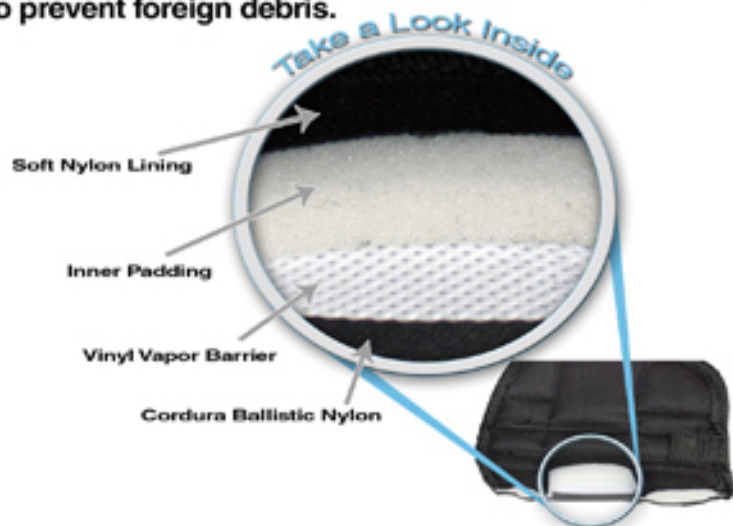

VOL 3
\$ 1.00

PRO  **Tech**
outdoors

DKD, Inc.

MAKERS OF FINELY CRAFTED HOLSTERS

A WORD ABOUT OUR HOLSTERS

All PRO-TECH holsters have an outer layer of Cordura ballistic nylon and the inside has a vinyl vapor barrier (to keep moisture off your gun), inner padding, and soft nylon lining. Stitched with strong bonded nylon and double stitched at pressure points. Edges are turned under to prevent fraying. All velcro is hidden by webbing to prevent foreign debris.

WSHSH-V

Suspender Shoulder Holster (Vertical or Horizontal)

Ambidextrous. Has adjustable shoulder strap with NO padding for more comfort and concealment. Comes with single magazine pouch. Has plastic adjustable spring action thumb break. Available for Automatics and Revolvers. See size chart for availability.